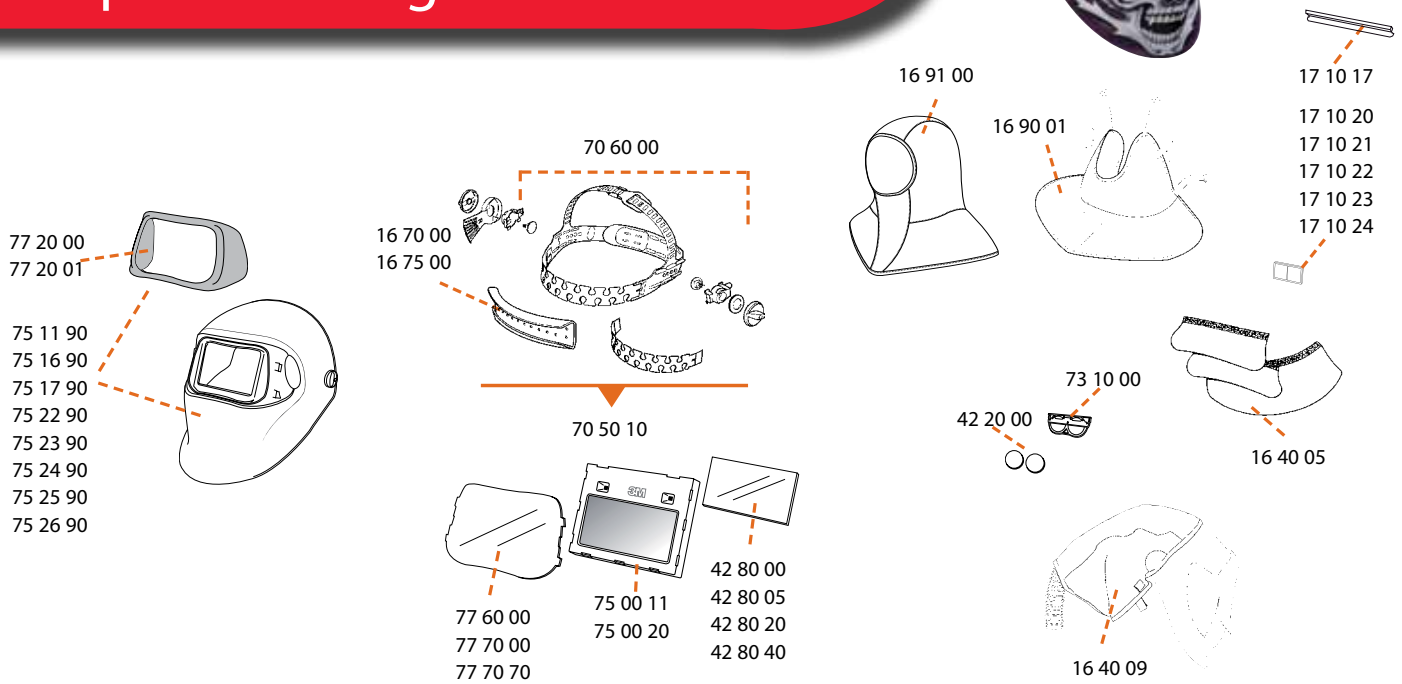

3M™ Speedglas™ Graphic Welding Helmet 100

Part	Description
164005	LEATHER EAR & THROAT PROTECTION 100
164009	HEAD PROTECTION TECAWELD 100
167000	SWEATBAND TOWELLING 100
167500	SWEATBAND TOWELLING 100 PK=5
169001	THROAT PROTECTION TECAWELD 100
169100	HEAD CAPE TECAWELD 100
171017	MAGNIFYING LENS HOLDER 100
171020	MAGNIFYING LENS 1.0X
171021	MAGNIFYING LENS 1.5X
171022	MAGNIFYING LENS 2.0X
171023	MAGNIFYING LENS 2.5X
171024	MAGNIFYING LENS 3.0X
422000	BATTERY LITHIUM PK=2
428000	COVER LENS INNER 100 PK=5
428005	COVER LENS INNER 100 PK=200
428020	COVER LENS INNER SHADE 1 100 PK=5
428040	COVER LENS INNER SHADE 2 100 PK=5
705010	HEAD HARNESS 100
706000	HEAD HARNESS ATTACHMENTS 100
731000	BATTERY HOLDER 100
750011	SPEEDGLAS 100S 3/11 WELDING LENS
750020	SPEEDGLAS 100V 3/8-12 WELDING LENS
751190	SHELL NINJA EXC LENS 100
751690	SHELL TROJAN WARRIOR EXC LENS & HARNESS 100
751790	SHELL ACES HIGH EXC LENS & HARNESS 100
752290	SHELL XTERMINATOR EXC LENS & HARNESS 100
752390	SHELL BONEYARD EXC LENS & HARNESS 100
752490	SHELL RAZOR DRAGON EXC LENS & HARNESS 100
752590	SHELL ICE HOT EXC LENS & HARNESS 100
752690	SHELL RAGING SKULL EXC LENS & HARNESS 100
772000	SILVER FRONT 100
772001	BLACK FRONT 100
776000	COVER LENS OUTER STD 100 PK=10
777000	COVER LENS OUTER HC 100 PK=10
777070	COVER LENS OUTER HT 100 PK=10